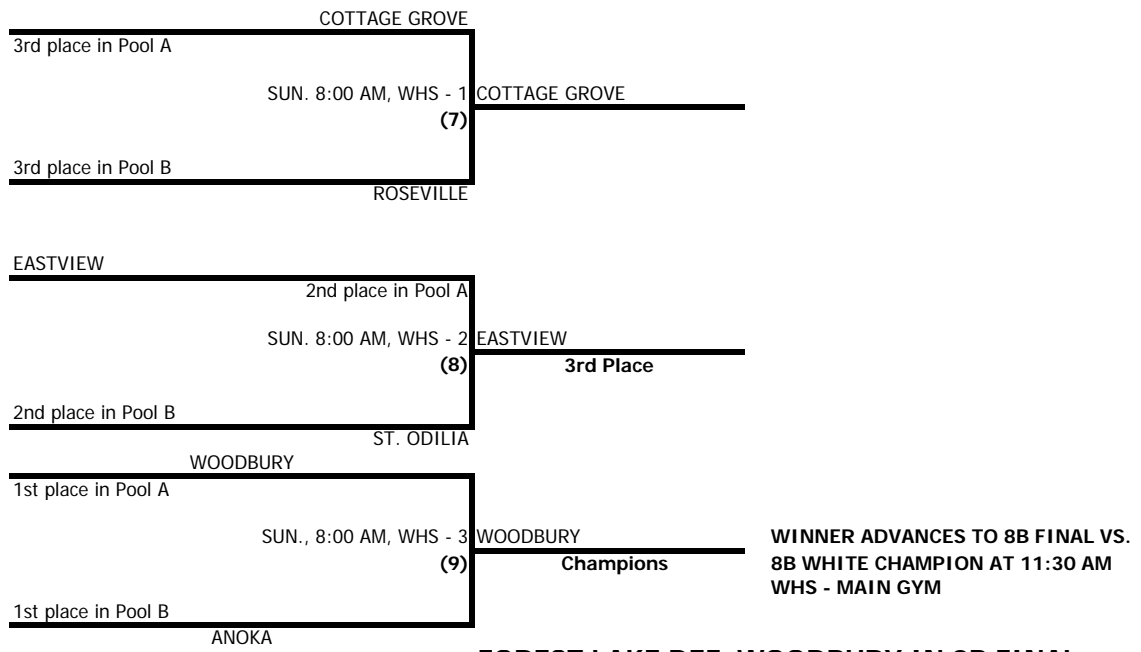

WOODBURY ROYAL RUMBLE - GIRLS TOURNAMENT
January 24 & 25, 2009

8TH GRADE B - BLUE POOL

WHS - WOODBURY HIGH SCHOOL
SKY - SKYVIEW MIDDLE SCHOOL (OAKDALE)
WJH - WOODBURY JR. HIGH
LJH - LAKE JR. HIGH
CGJH - COTTAGE GROVE JR. HIGH

POOL PLAY SEED TIE BREAKERS
1. Head to head competition.
2. Lowest points allowed.
3. Highest point differential.
4. Coin flip.

Game #	Pool A: Game Schedule & Scores	WINNER	Location
1	WOODBURY VS. COTTAGE GROVE	WOODBURY	WHS - 2
2	COTTAGE GROVE VS. EASTVIEW	EASTVIEW	WHS - 2
3	EASTVIEW VS. WOODBURY	WOODBURY	WHS - 2

Game #	Pool B: Game Schedule & Scores	WINNER	Location
4	ST. ODILIA VS. ROSEVILLE	ST. ODILIA	WHS - 3
5	ANOKA TORNADOS VS. ST. ODILIA	ANOKA	WHS - 3
6	ROSEVILLE VS. ANOKA TORNADOS	ANOKA	WHS - 3

Team #	Pool A: Team Results	Wins	Losses	Place
1	WOODBURY	2		1
2	COTTAGE GROVE		2	3
3	EASTVIEW	1	1	2

Team #	Pool B: Team Results	Wins	Losses	Place
4	ST. ODILIA	1	1	2
5	ROSEVILLE		2	3
6	ANOKA TORNADOS	2		1

Friendship Game

FOREST LAKE DEF. WOODBURY IN 8B FINAL