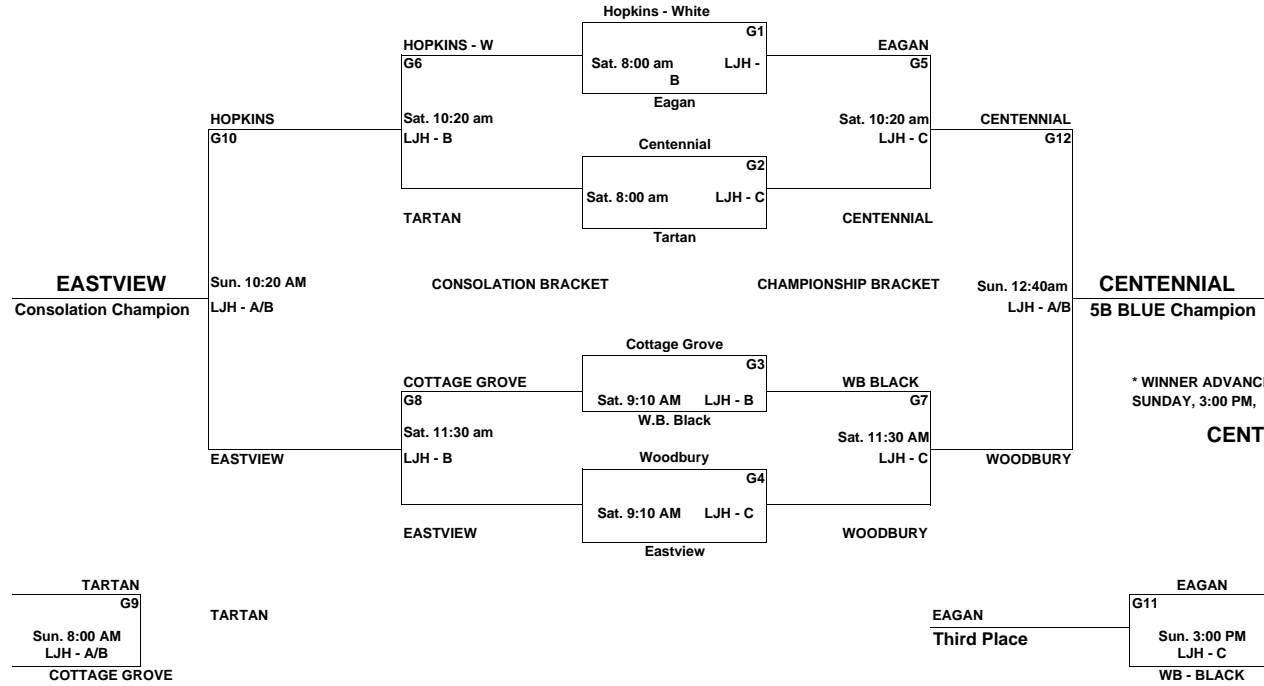

WOODBURY ROYAL RUMBLE BASKETBALL TOURNAMENT

Saturday Jan. 24 Through Sunday Jan. 25, 2009

5B GIRLS - BLUE DIVISION

WHS = Woodbury Senior High School
 SKY = Skyview Middle School (Oakdale)
 LJH = LAKE JR. HIGH
 CGJH = COTTAGE GROVE JR. HIGH
 WJH = WOODBURY JUNIOR HIGH

* WINNER ADVANCES TO 5B FINAL VS. 5B WHITE CHAMPION
 SUNDAY, 3:00 PM, LJH - A/B

CENTENNIAL DEF. ST. FRANCIS